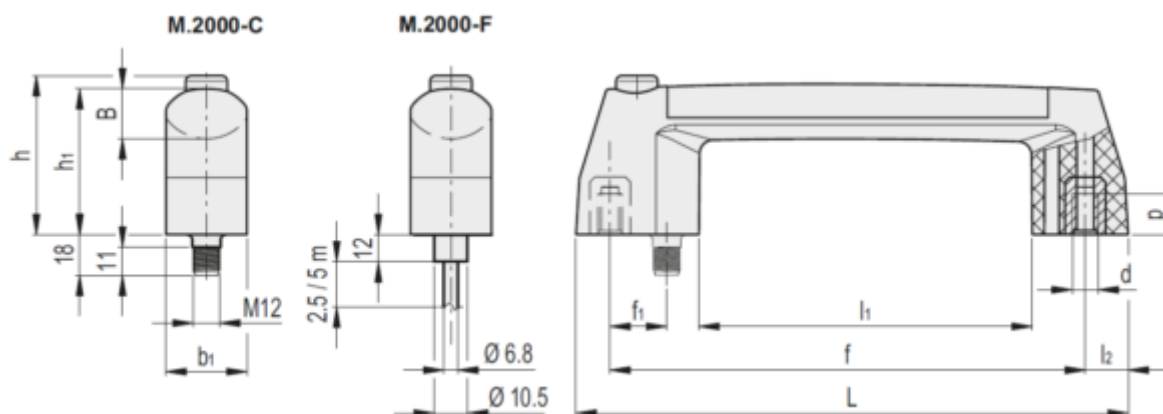

Data Sheet

Article number: 23042608211

Description: Handles w/LED 260821-C1
M.2000/180-SWM-1NC+1NO-RGY-F5

Measures

B = 24	l2 = 20
b1 = 35	p = 12
d = M6	Weight (G) = 560
f1 = 29	
h = 70	
h1 = 65	
L = 212.05	
l1 = 113	